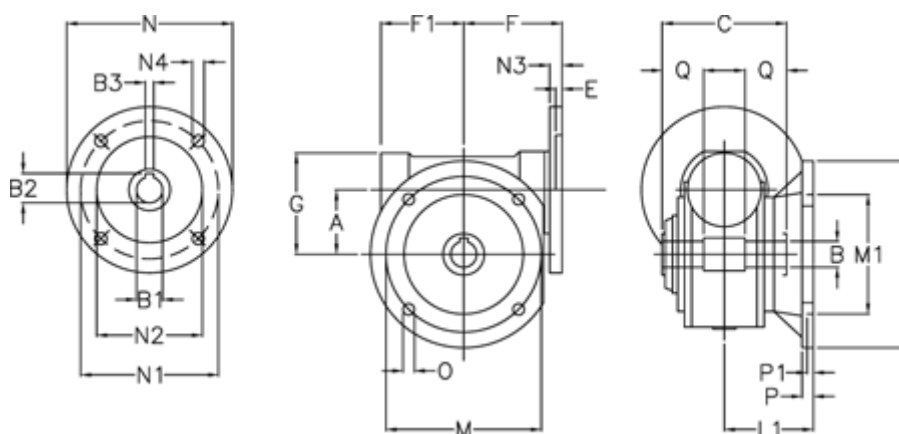

# Data Sheet

Article number: 390213004654510

Description: Worm gear  
VF 130-FC2-46-112B5, without lubrication

## Measures

A	= 130	F1	= 154	N2	= 180
B	= 45 H7	G	= 195	N3	= 17
B1	E7 = 28	L	= 320	N4	= 13
B2	= 31.3	L1	= 137.5	O	= 16
B3	H9 = 8	M	= 255	P	= 20
C	= 165	M1	= 180	P1	= 12
E	= 0.5	N	= 250	Q	= 52.5
F	= 185	N1	= 215		